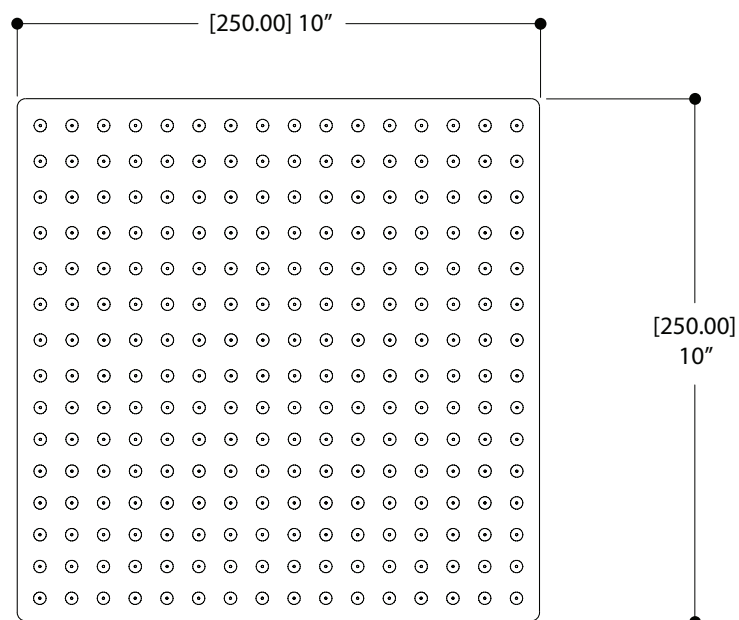

## FEATURES

Square rail with adjustable sliding hook  
 Push button 3 functions: rain, mist, jet  
 5' to 6' expandable braided hose

Flow rate: 2.5 gpm  
 Height: 31 1/2"