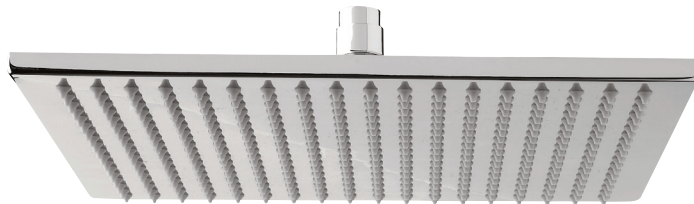

## FEATURES

Solid brass construction  
1/2" NPT male connection

4" square ceiling drop

16" square shower arm & flange