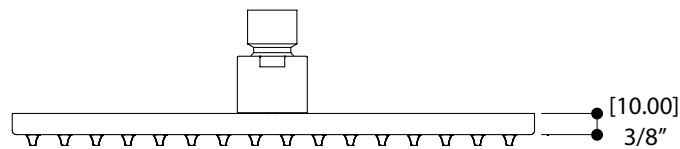

## FEATURES

Square rail with adjustable sliding hook  
 Push button 3 functions: rain, mist, jet  
 5' to 6' expandable braided hose

Flow rate: 2.5 gpm  
 Height: 31 1/2"