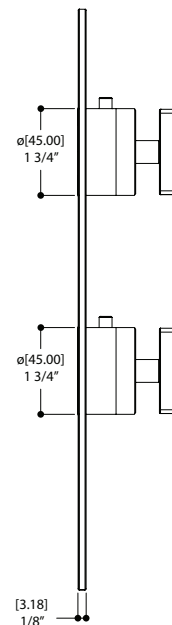

## FEATURES

High flow thermostat cartridge

Universal inlets for 3/4" and 1/2" connections (built-in female threads for 1/2" connections and male threads for 3/4" connections)

Reversible service check valves with filters and improved stop mechanism

## FEATURES

Solid brass construction  
 Screwless decorative trim  
 Thin contemporary style - 4 1/4" x 12" x 1/8"  
 Decorative cylinders (x2) for shut-off valve and thermo control  
 Diverter cartridge included  
 Handles (x2)  
 Fits 1/2" thermo valve 12123

## FEATURES

Solid brass construction  
1/2" NPT male connection