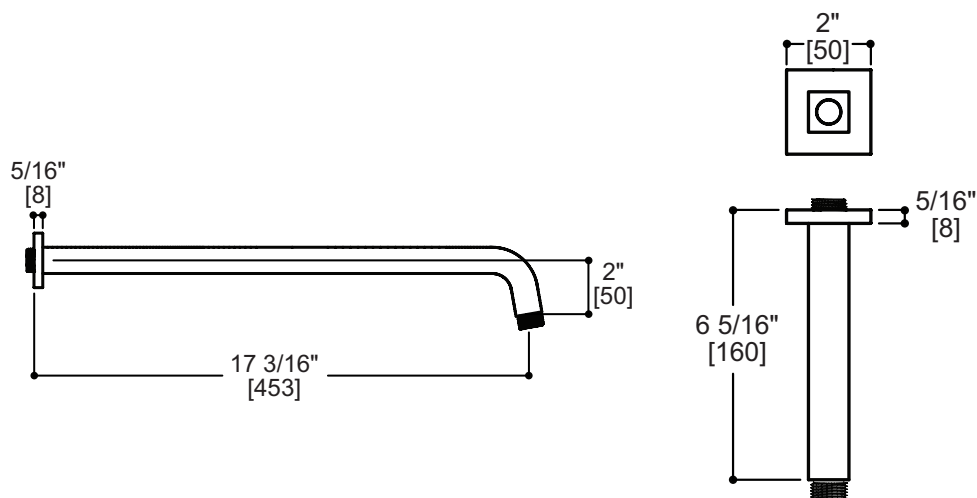

FEATURES

Solid brass construction
1/2" NPT male connection

FINISHES

Standard
Polished Chrome (pc)
Brushed Nickel (bn)

WARRANTY

Residential: Residential: Limited lifetime warranty to original purchaser
commercial: Two years warranty
(Complete warranty available at www.aquabrace.com/warranty)