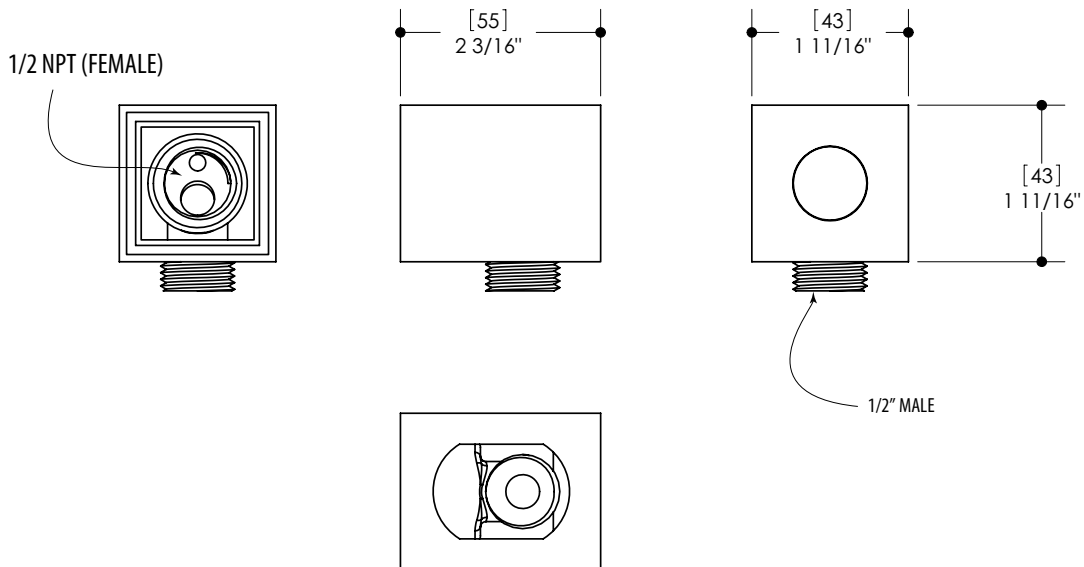

WARRANTY

Residential: Limited lifetime warranty to original purchaser
Commercial: Two years warranty
(Complete warranty available at www.aquabrax.com/warranty)